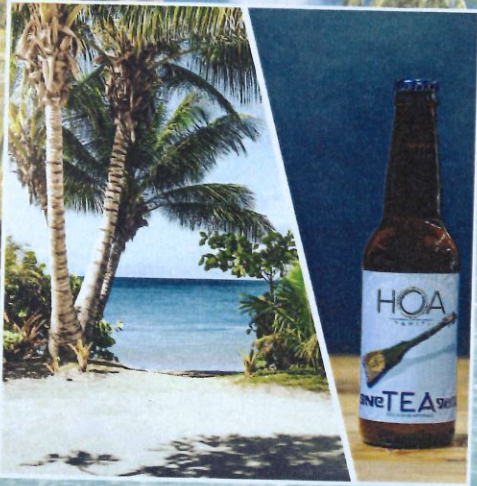

HOA

T A H I T I

MAIN BEERS

These beers are the heart of the HOA craft brewery. They are our classic beers that have conquered the hearts of Polynesians.

Brewed in Tahiti, we guarantee an irreproachable quality and flavors that will make you travel to the to the southern seas.

*1 = soft

TEA 5%

Brewed to awaken your senses and sublimate all your ambiances, the HOA Tea is a 5% blond Polynesian ale. You'll be surprised by the scent of the hop we use, soft citrus and tropical notes to delight you.

The HOA Tea is a good introduction before exploring our other homebrewed beer.

Malt

Hops