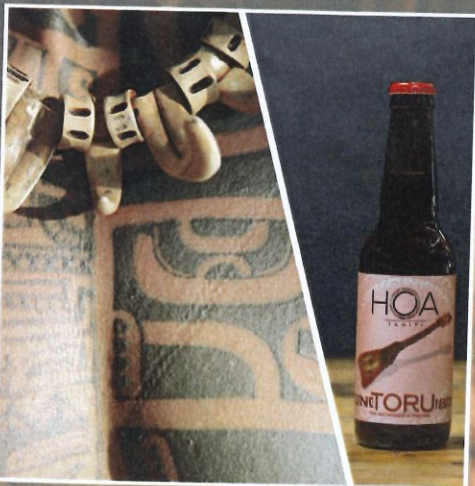

TORU 7,5%

Maohi legends have inspired us to create an ochre color beer, the HoA Toru. It is a tribute to the strength and the sweetness of the Maohi people. A 7.5% Triple Pacific beer where ginger subtly accompanies the roundness of the malt, it will seduce you with its long finish and transport you to the rhythm of Polynesian legends.

Malt

Hops