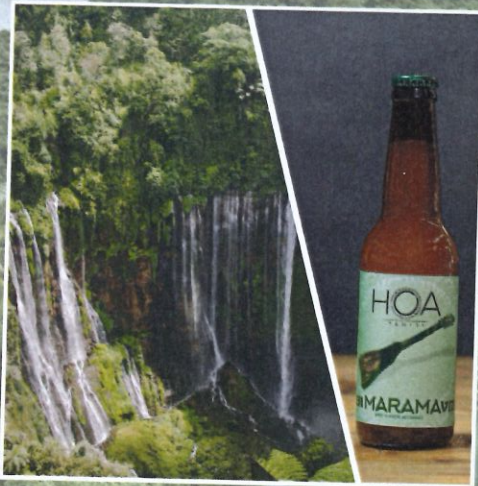

### TEA 5%

Brewed to awaken your senses and sublimate all your ambiances, the HOA Tea is a 5% blond Polynesian ale. You'll be surprised by the scent of the hop we use, soft citrus and tropical notes to delight you.

The HOA Tea is a good introduction before exploring our other homebrewed beer.

Malt

Hops

### MARAMA 5%

Inspired by the freshness and elegance of the waterfalls of the valleys, HOA Marama is a 5% white beer of Belgian tradition, light and mineral.

Its cloudy and the wild color announces the beginnings of a cocktail of flavors where wheat and spices are combined with delicacy.